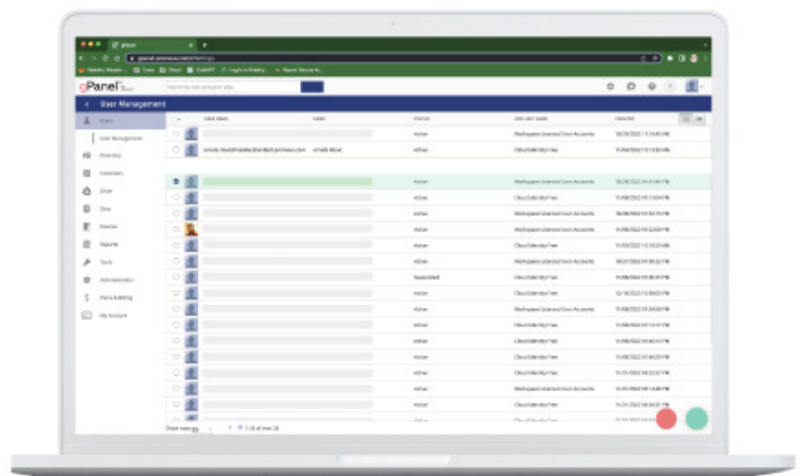

The Powerful Capabilities of gPanel®

User & Data Management

Create, edit, add, and delete users or groups in bulk or individually.

Reporting

Schedule or manually run up to 70 reports total for documents, groups, account activity, and much more.

Role Granularity

Create specific role-based access to gPanel for any user without giving them access to the Google Admin Console.

Automation

Leverage bulk operations and run customized policies to streamline administrative workflows.

Signature Templates

Apply signature for anyone in your organization, eliminating the need to individually rely on users to modify their signature settings.

Contact Sync

Sync a group of contacts from one user to another user(s) to keep groups of users updated on necessary contacts and allow target users to make edits and changes.

Schedule Your gPanel Demo

(888) 380-1061 | salesupport@promoveo.com | promoveo.com